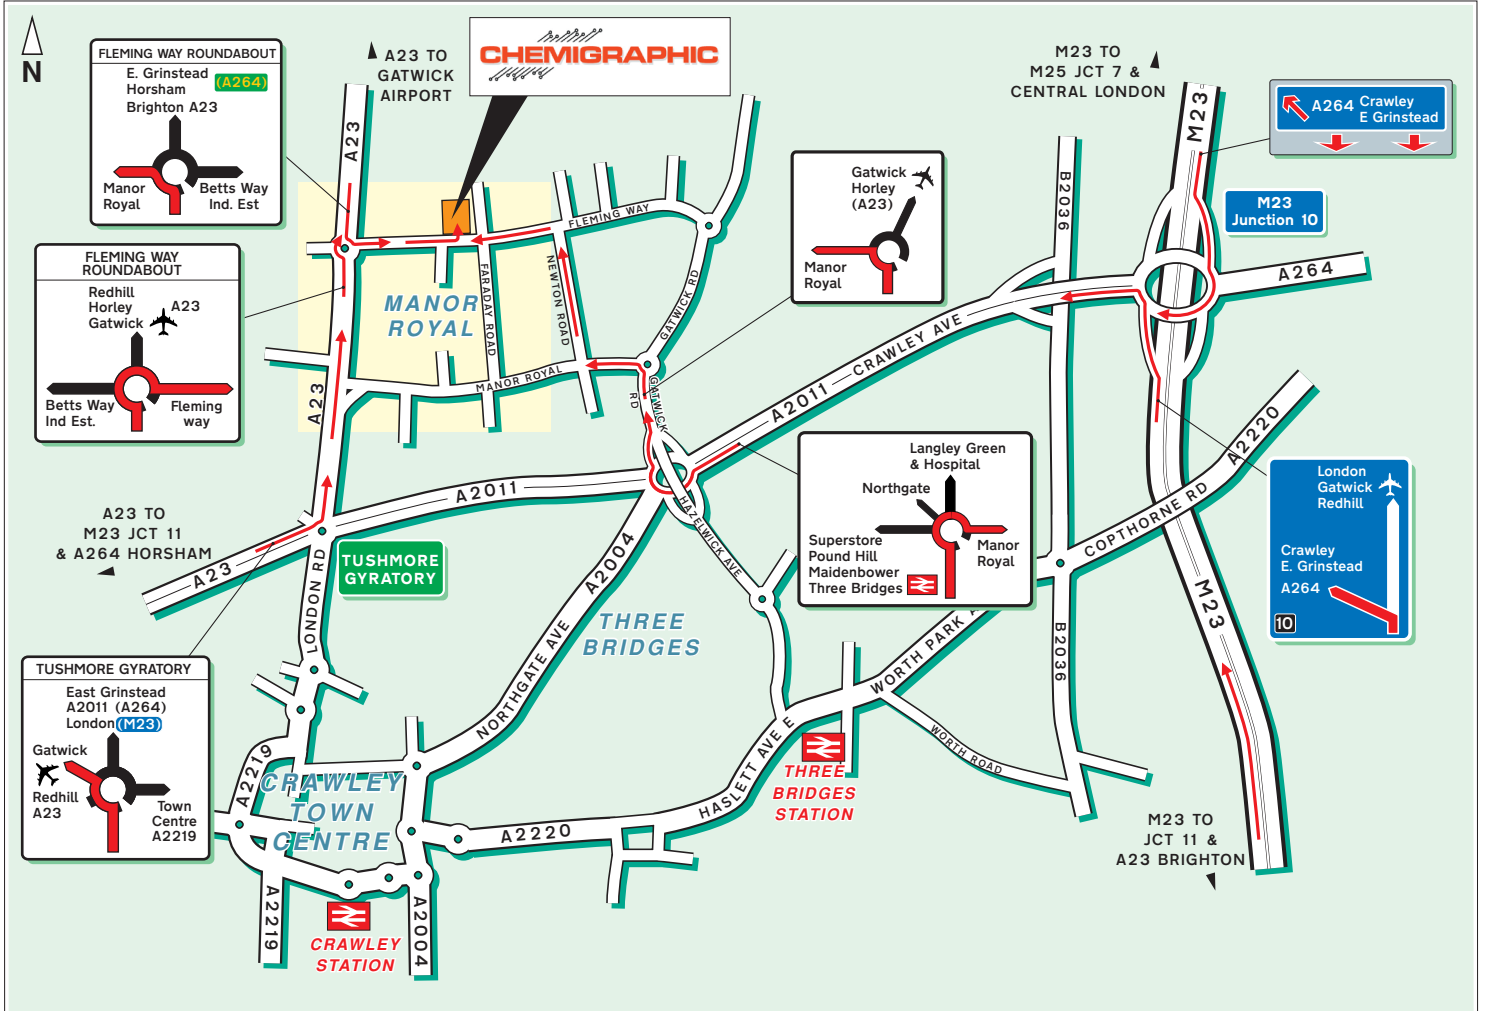

Chemigraphic Ltd

Unit A2, The Fleming Centre, Fleming Way, Crawley
West Sussex RH10 9NF

Tel: +44 (0) 1293 543517 Fax: +44 (0) 1293 552859
sales@chemigraphic.co.uk www.chemigraphic.co.uk

Public Transport

By Rail, Three Bridges Station.
Approximately 5 minutes taxi ride away.
Gatwick Airport Station.
Direct trains from London Victoria
every 15 minutes - journey time 35mins. Approx
10 mins Taxi ride away.
For information on train operators and times
phone National Rail Enquiries on 0845 7484950.

By Air, London Gatwick Airport.
Approximately 10 minutes in a taxi.

©Give Way 2005. OS data. PU 100040256. Crown © 2003. Mapping sourced from Ordnance Survey